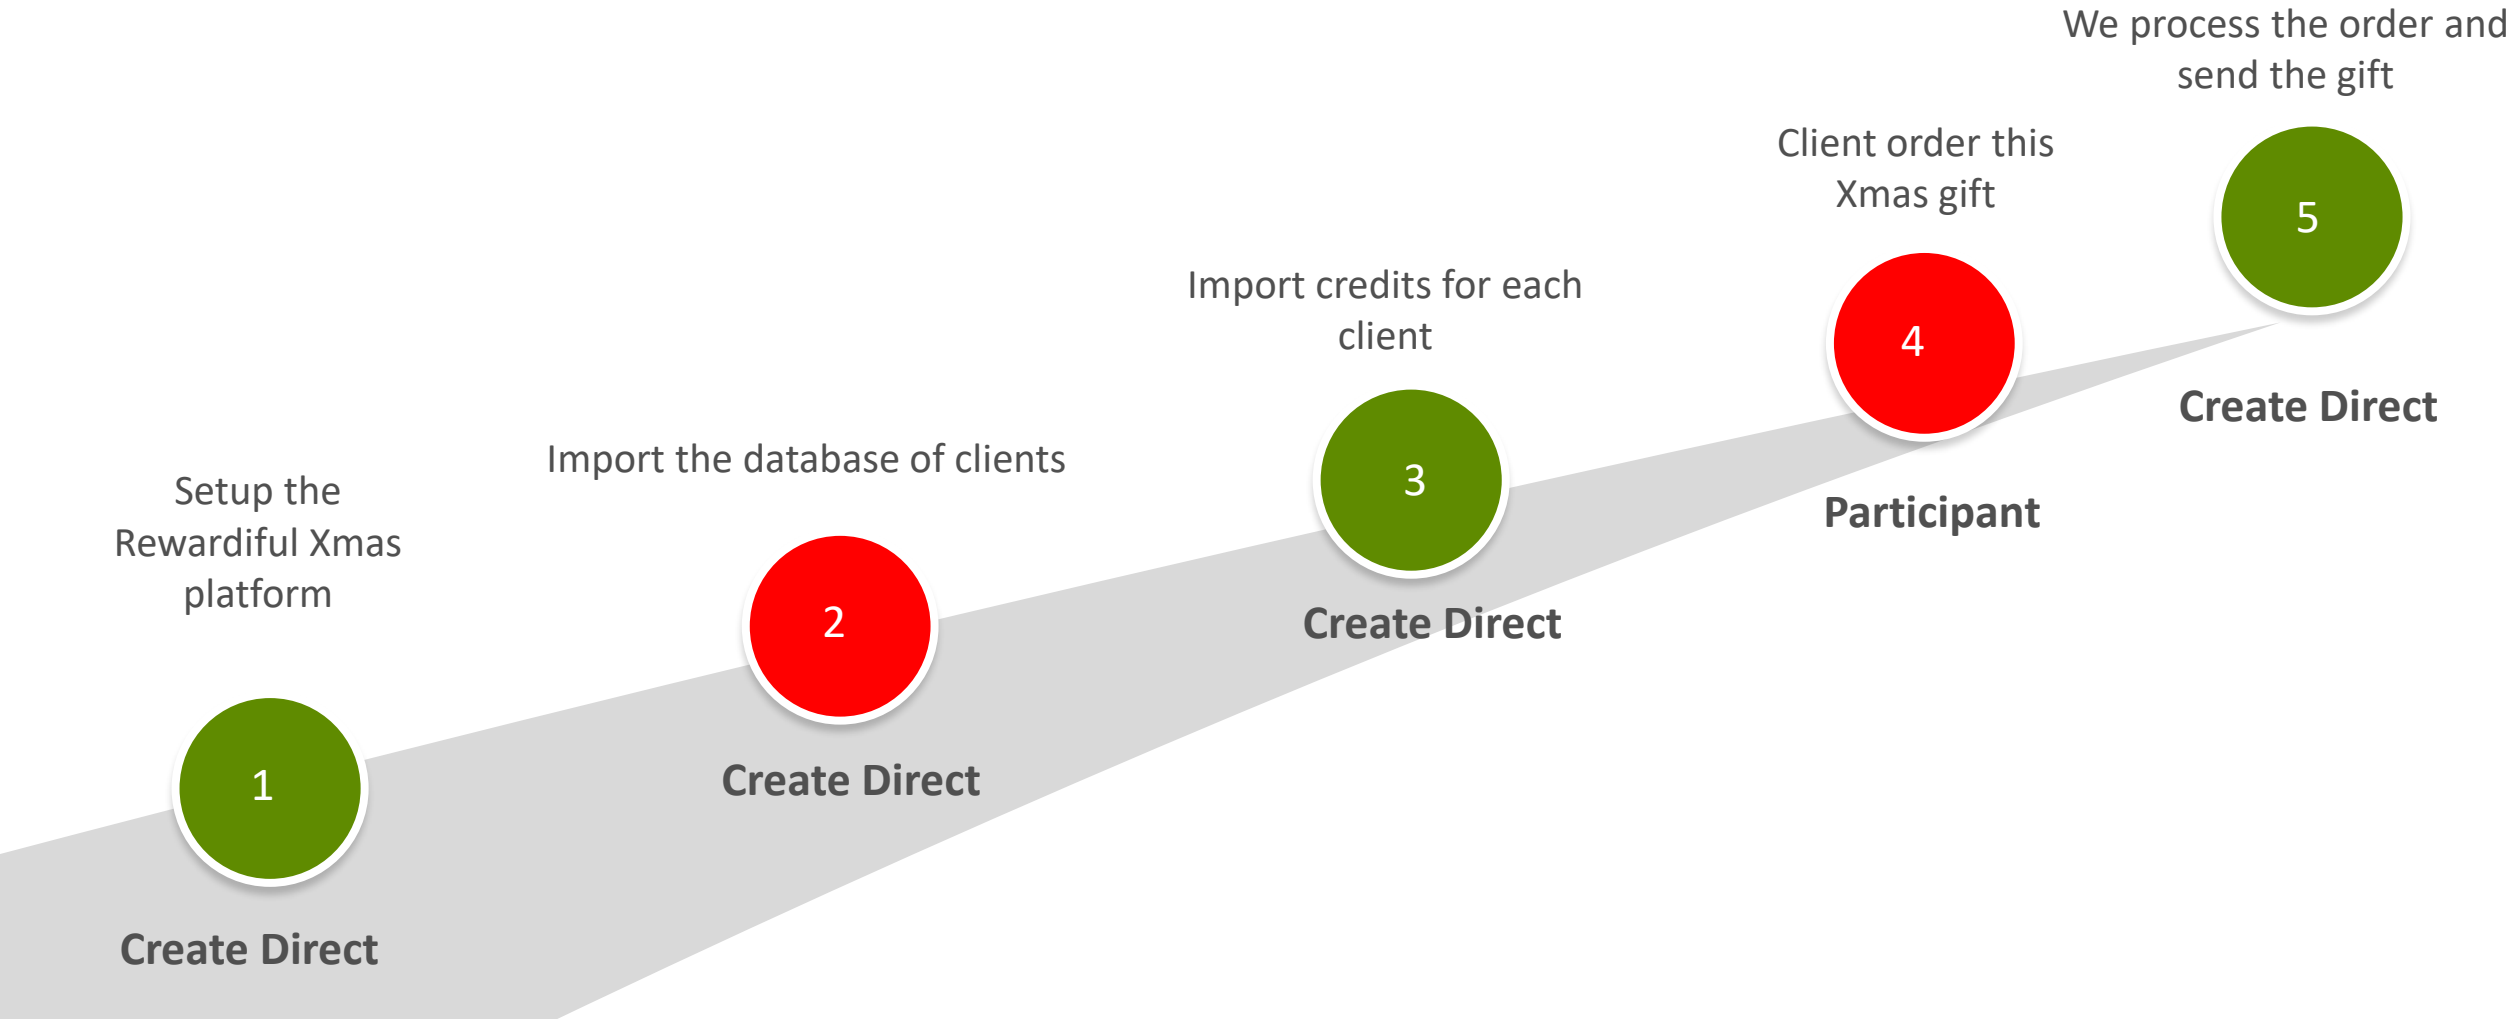

The logo features a stylized red gift box with a white ribbon and bow, positioned to the left of the word "rewardiful".

rewardiful
for Christmas

What is Rewardiful for Christmas?

Rewardiful is the
online application that allows you to create your own Xmas shop
for your clients in just 24 hours

Processing the orders

Logistics

Rewardiful for Xmas

Benefits

Rewardiful for Christmas benefits

- One application for **managing X-mas gifts** management flows.
- Import the gifts in the online rewards catalog
- Allocating credits to buy the gifts
- Live prize stock management – for merchandise products
- Send reminder to customers who did not ordered the X-mas Gift
- Application connected to **Atlas** for order processing and **Mediapost Hit Mail WMS**, for logistics.
- Fast & secure

Rewardiful for Xmas

How it works?

Rewardful for Christmas benefits

Rewardiful for Xmas
Xmas Gifts?

Examples of Christmas gifts

Rewardiful for Xmas
Logistics?

Domestic logistic

- Partnership with top 5 logistic companies in Romania
- 90 % of orders are delivery: in 1-3 days from receiving the order
- 12.000 sqm logistic hub in Dragomiresti Vale – Bucharest Ring Road
- Ability to store atypical goods
- Flows of inputs and outputs are fluid – 13 loading/ unloading platforms

 Prize delivery all over Romania

 Domestic logistics - Direct prize delivery from local suppliers and Create Direct

 Prize delivery from Romania

International logistic

- Partnerships with local e-commerce platforms in Romania, Bulgaria, Hungary, Poland
- Rewards delivery: in 3-5 days from receiving the order
- The database with prizes is synchronized in real time with the platforms of our providers