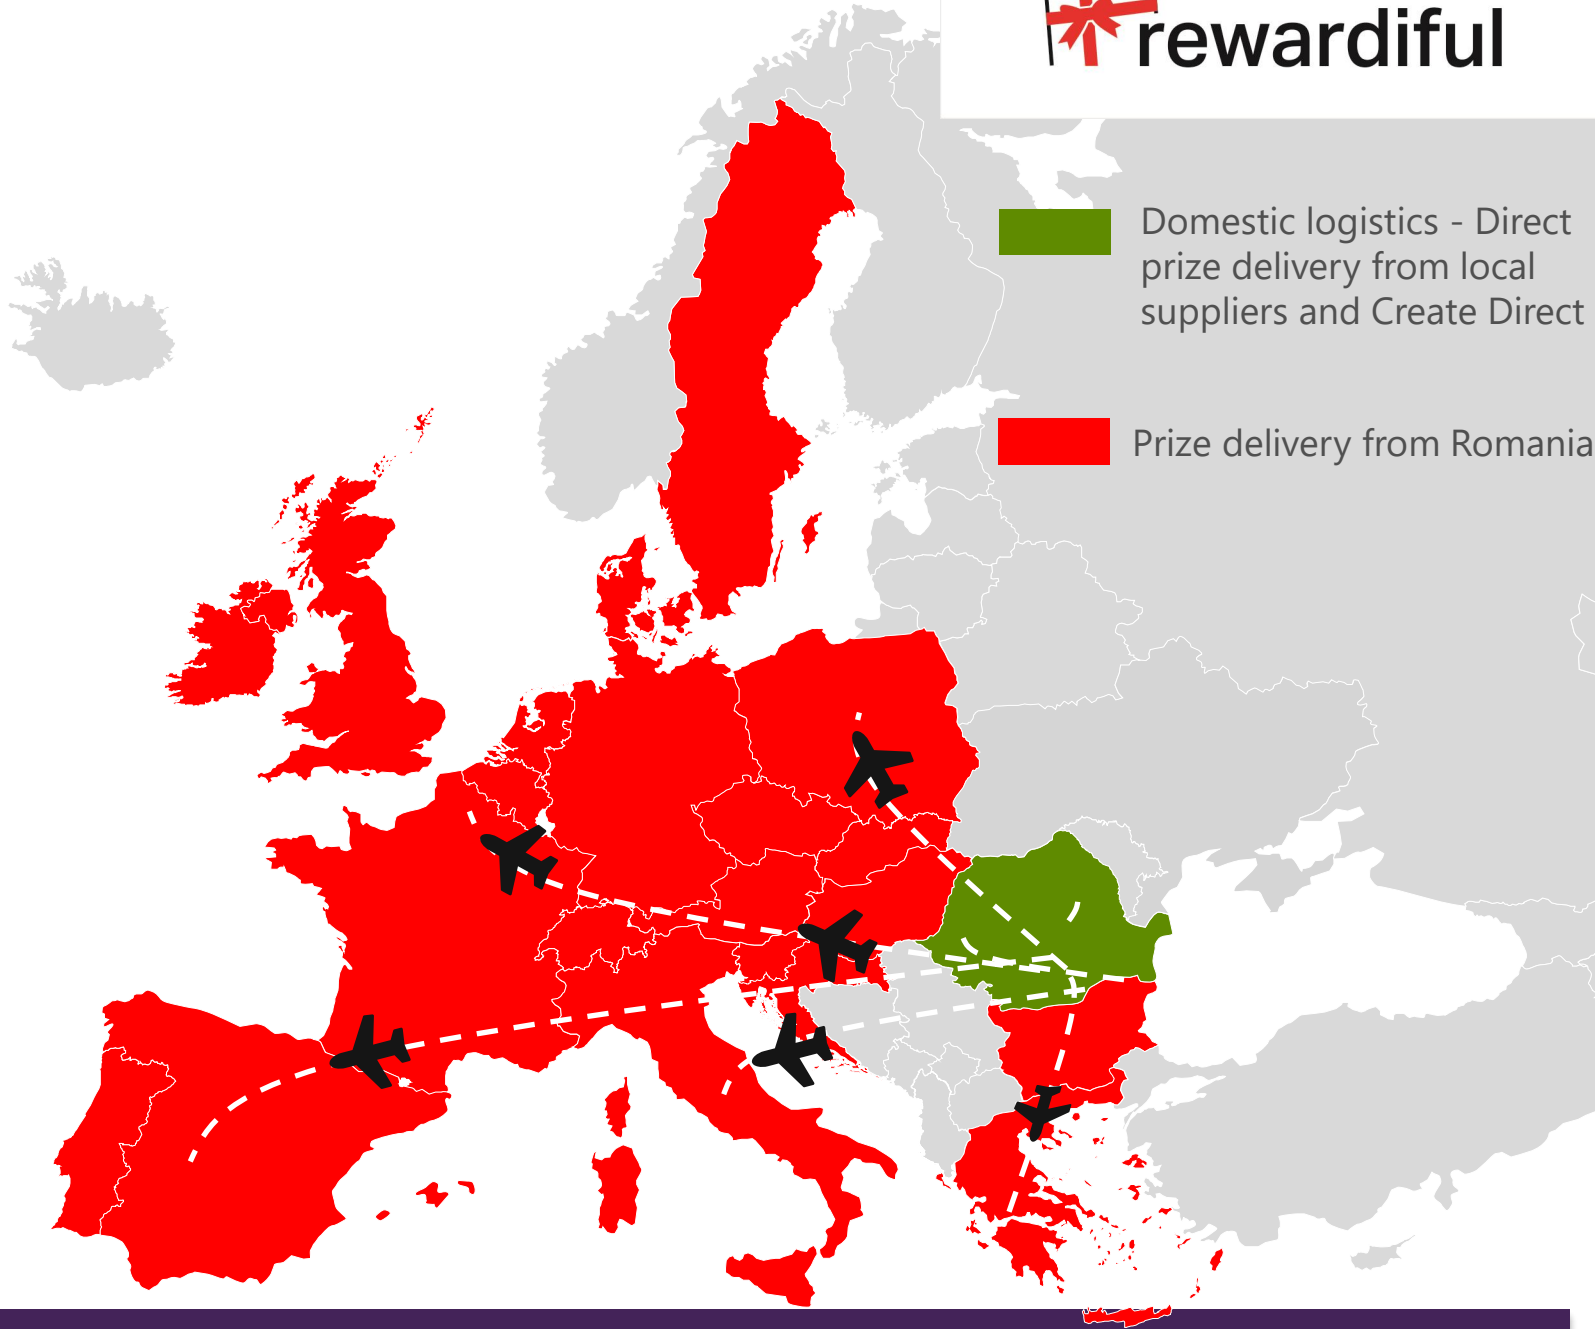

Processing the orders

Logistics

Rewardiful for Xmas

Benefits

Rewardiful for Christmas benefits

- One application for **managing X-mas gifts** management flows.
- Import the gifts in the online rewards catalog
- Allocating credits to buy the gifts
- Live prize stock management – for merchandise products
- Send reminder to customers who did not ordered the X-mas Gift
- Application connected to **Atlas** for order processing and **Mediapost Hit Mail WMS**, for logistics.
- Fast & secure

Rewardiful for Xmas

How it works?

Rewardful for Christmas benefits

Rewardiful for Xmas
Xmas Gifts?

Examples of Christmas gifts

Rewardiful for Xmas
Logistics?

Domestic logistic

- Partnership with top 5 logistic companies in Romania
- 90 % of orders are delivery: in 1-3 days from receiving the order
- 12.000 sqm logistic hub in Dragomiresti Vale – Bucharest Ring Road
- Ability to store atypical goods
- Flows of inputs and outputs are fluid – 13 loading/ unloading platforms

 Prize delivery all over Romania

 Domestic logistics - Direct prize delivery from local suppliers and Create Direct

 Prize delivery from Romania

International logistic

- Partnerships with local e-commerce platforms in Romania, Bulgaria, Hungary, Poland
- Rewards delivery: in 3-5 days from receiving the order
- The database with prizes is synchronized in real time with the platforms of our providers