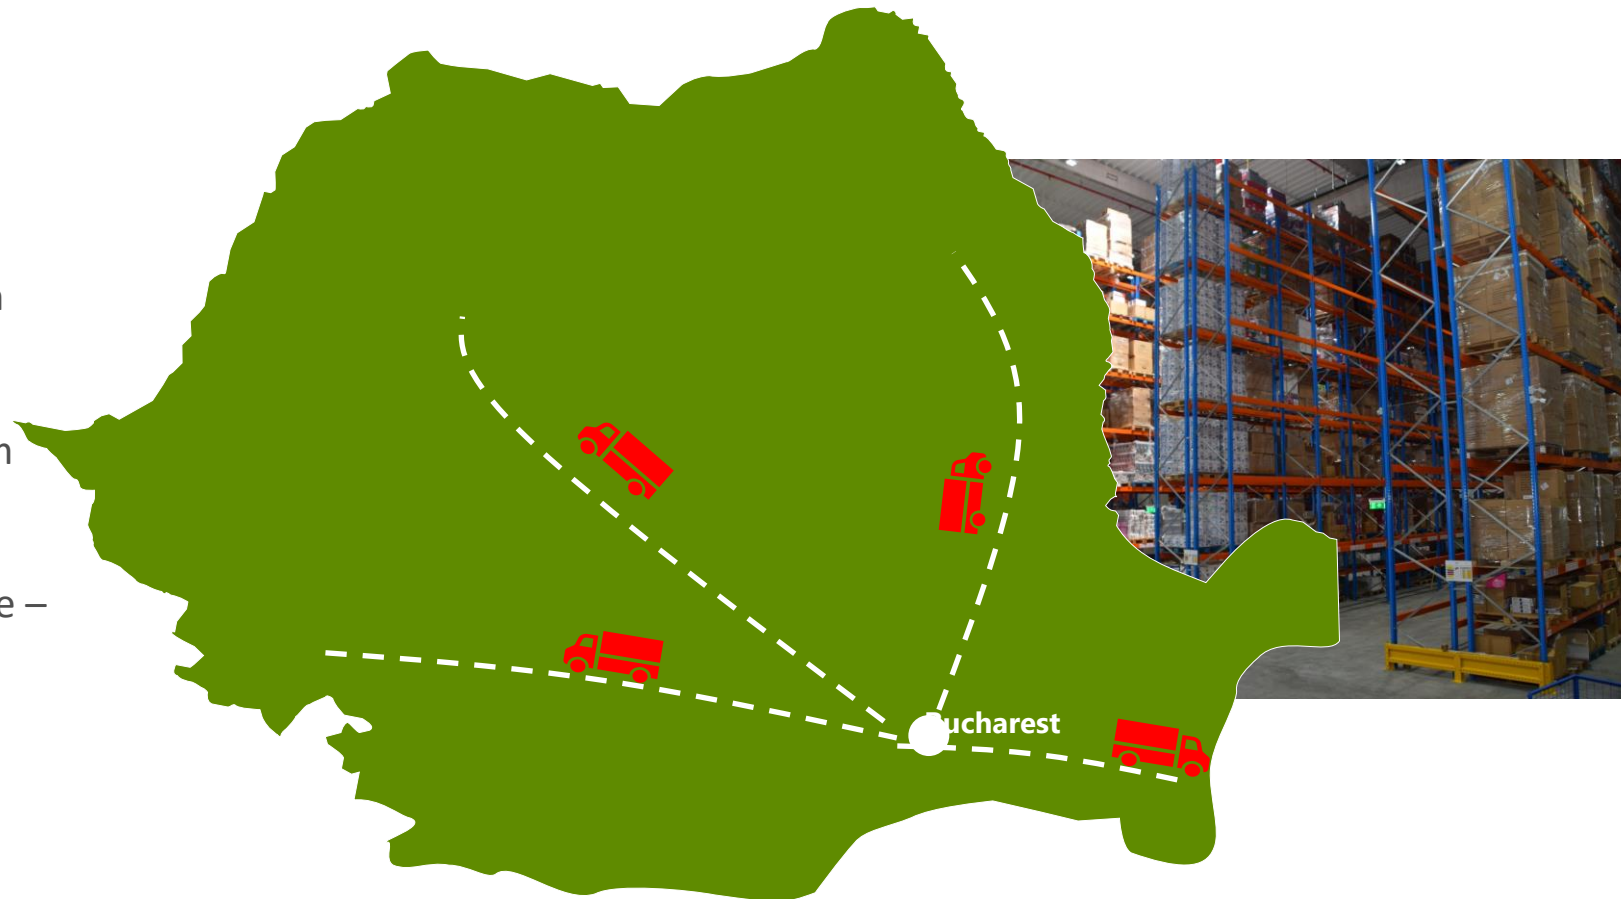

Rewardiful for Xmas

How it works?

Rewardful for Christmas benefits

Rewardiful for Xmas
Xmas Gifts?

Examples of Christmas gifts

Rewardiful for Xmas
Logistics?

Domestic logistic

- Partnership with top 5 logistic companies in Romania
- 90 % of orders are delivery: in 1-3 days from receiving the order
- 12.000 sqm logistic hub in Dragomiresti Vale – Bucharest Ring Road
- Ability to store atypical goods
- Flows of inputs and outputs are fluid – 13 loading/ unloading platforms

 Prize delivery all over Romania

 Domestic logistics - Direct prize delivery from local suppliers and Create Direct

 Prize delivery from Romania

International logistic

- Partnerships with local e-commerce platforms in Romania, Bulgaria, Hungary, Poland
- Rewards delivery: in 3-5 days from receiving the order
- The database with prizes is synchronized in real time with the platforms of our providers